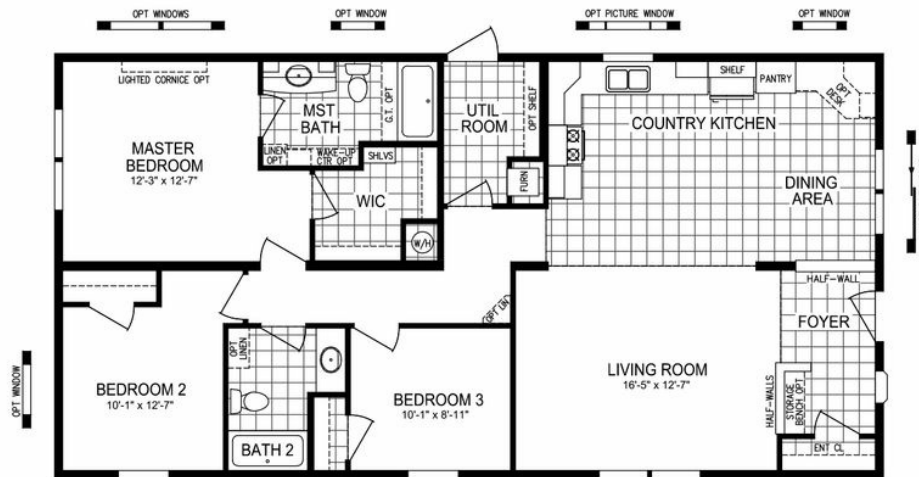

NOLI 5228-6011

**NOLI 5228-6011** Model number:

**3 beds • 2 baths • 1386 sq.ft. • 28' width • 52' depth**

Our home building facilities invest in continuous product and process improvements. Plans, dimensions, features, materials, specifications and availability are subject to change without notice or obligation. Renderings and floor plans are representative likenesses of our homes and may differ from the actual homes. We invite you to tour a Home Center near you and inspect the highest value in quality housing available or call (302) 846-9100 to speak with a Home Consultant. Copyright 2017, CMH. All rights reserved.

**NOLI 5228-6011** Model number:

**3 beds • 2 baths • 1386 sq.ft. • 28' width • 52' depth**

Our home building facilities invest in continuous product and process improvements. Plans, dimensions, features, materials, specifications and availability are subject to change without notice or obligation. Renderings and floor plans are representative likenesses of our homes and may differ from the actual homes. We invite you to tour a Home Center near you and inspect the highest value in quality housing available or call (302) 846-9100 to speak with a Home Consultant. Copyright 2017, CMH. All rights reserved.