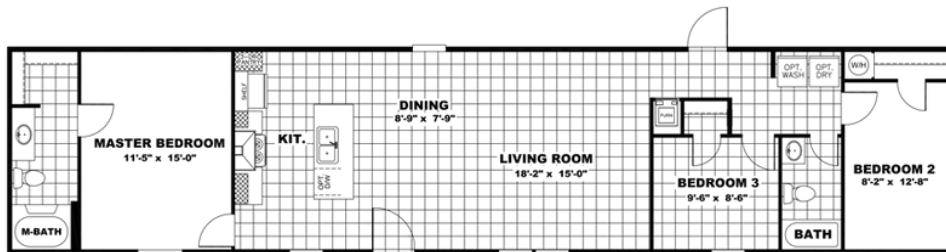

# THE BREEZE

**THE BREEZE** Model number: 56SSP16723AH18  
**3 beds • 2 baths • 1152 sq.ft. • 16' width • 72' depth**

Our home building facilities invest in continuous product and process improvements. Plans, dimensions, features, materials, specifications and availability are subject to change without notice or obligation. Renderings and floor plans are representative likenesses of our homes and may differ from the actual homes. We invite you to tour a Home Center near you and inspect the highest value in quality housing available or call (302) 846-9100 to speak with a Home Consultant. Copyright 2017, CMH. All rights reserved.

## THE BREEZE

Model number: 56SSP16723AH18

3 beds • 2 baths • 1152 sq.ft. • 16' width • 72' depth

Our home building facilities invest in continuous product and process improvements. Plans, dimensions, features, materials, specifications and availability are subject to change without notice or obligation. Renderings and floor plans are representative likenesses of our homes and may differ from the actual homes. We invite you to tour a Home Center near you and inspect the highest value in quality housing available or call (302) 846-9100 to speak with a Home Consultant. Copyright 2017, CMH. All rights reserved.