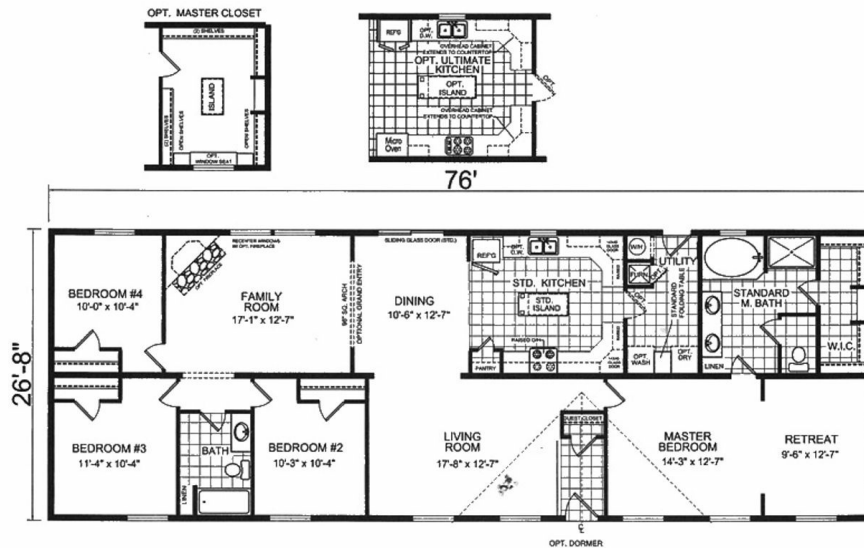

The Jamestown

The Jamestown Model number: F582CTQ

4 beds • 2 baths • 2128 sq.ft. • 28' width • 76' depth

Our home building facilities invest in continuous product and process improvements. Plans, dimensions, features, materials, specifications and availability are subject to change without notice or obligation. Renderings and floor plans are representative likenesses of our homes and may differ from the actual homes. We invite you to tour a Home Center near you and inspect the highest value in quality housing available or call (302) 846-9100 to speak with a Home Consultant. Copyright 2017, CMH. All rights reserved.